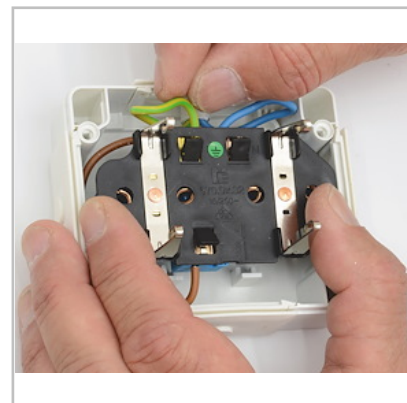

Outdoor Wall Socket, 2 Gang, IP44

Item: 1893208

MALMBERGS

Product information

Outdoor wall socket, childproof with quick connection of terminals. Double connections per phase. Cable entries with self-sealing membranes. Made of thermoplastic. 16A, 250V.

The Nordic range is designed for fast, easy and safe installation. Fire resistant thermoplastic. Nordic is designed to cope with the Nordic conditions in terms of both heat and cold. Quick connection terminal provides a secure and fast connection. Self-sealing membranes for cable entry at top and bottom for reliable sealing under tough conditions. Sockets and switches can be connected together with sealing joint.

Flame retardant UL94-V0.

Specifications

Colour	Polar white
Dims (WxHxD)	60x80x50 mm
Rated voltage	250V
Rated current	16A
IP rating	IP44
Description	2 Gang