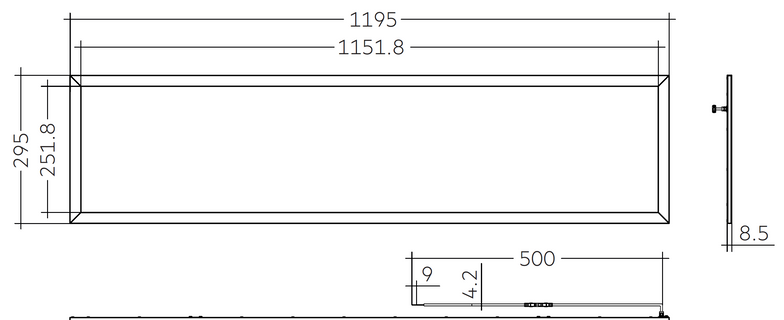

TRIDONIC

Tootekood	Nimetus	Mõõdud	Võimsus	Valgusvoog	Efektivsus	Värvi temp.	CRI
28003280	ELA 1200x300mm 3800lm 840 ADV2	1195x295 x8,5mm	31.6W	3432lm	110lm/W	4000K	> 80
28003279	ELA 1200x300mm 3800lm 830 ADV2	1195x295 x8,5mm	31.6W	3404lm	109lm/W	3000K	> 80

Type®	Article number	Photometric code	Useful luminous flux at tp = 25 °C	Expected luminous flux at tp rated®	Typ. forward current	Min. forward voltage at tp = 45 °C	Max. forward voltage at tp = 25 °C	Power consumption Pon at tp = 25 °C®	Efficacy of the module at tp = 25 °C	Expected efficacy of the module at tp rated	Colour rendering index CRI
Operating mode HE at 600 mA											
ELA 1200x300mm 3800lm 840 ADV2	28003280	840/469	-	2,605 lm	600 mA	36.9 V	40.2 V	23.2 W	-	113 lm/W	> 80
Operating mode NM at 800 mA											
ELA 1200x300mm 3800lm 840 ADV2	28003280	840/469	3,670 lm	3,432 lm	800 mA	37.6 V	41.1 V	31.6 W	116 lm/W	110 lm/W	> 80
Operating mode HO at 900 mA											
ELA 1200x300mm 3800lm 840 ADV2	28003280	840/469	-	3,811 lm	900 mA	38.0 V	41.5 V	35.9 W	-	107 lm/W	> 80

Type®	Article number	Photometric code	Useful luminous flux at tp = 25 °C	Expected luminous flux at tp rated®	Typ. forward current	Min. forward voltage at tp = 45 °C	Max. forward voltage at tp = 25 °C	Power consumption Pon at tp = 25 °C®	Efficacy of the module at tp = 25 °C	Expected efficacy of the module at tp rated	Colour rendering index CRI
Operating mode HE at 600 mA											
ELA 1200x300mm 3800lm 830 ADV2	28003279	830/469	-	2,586 lm	600 mA	36.9 V	40.2 V	23.2 W	-	112 lm/W	> 80
Operating mode NM at 800 mA											
ELA 1200x300mm 3800lm 830 ADV2	28003279	830/469	3,620 lm	3,404 lm	800 mA	37.6 V	41.1 V	31.6 W	115 lm/W	109 lm/W	> 80
Operating mode HO at 900 mA											
ELA 1200x300mm 3800lm 830 ADV2	28003279	830/469	-	3,780 lm	900 mA	38.0 V	41.5 V	35.9 W	-	106 lm/W	> 80