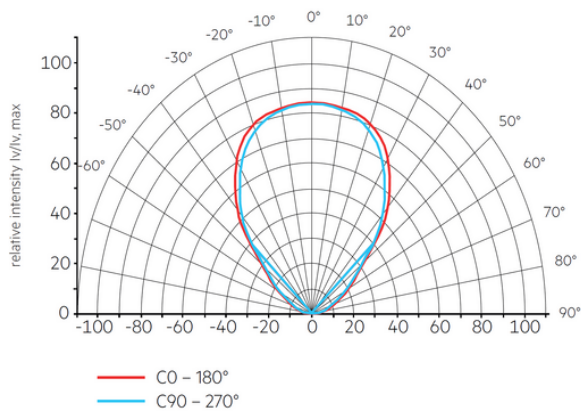

TRIDONIC

Tootekood	Nimetus	Mõõdud	Võimsus	Valgusvoog	Efektivsus	Värvi temp.	CRI
28003280	ELA 1200x300mm 3800lm 840 ADV2	1195x295 x8,5mm	31.6W	3432lm	110lm/W	4000K	> 80
28003279	ELA 1200x300mm 3800lm 830 ADV2	1195x295 x8,5mm	31.6W	3404lm	109lm/W	3000K	> 80

Type®	Article number	Photometric code	Useful luminous flux at tp = 25 °C	Expected luminous flux at tp rated®	Typ. forward current	Min. forward voltage at tp = 45 °C	Max. forward voltage at tp = 25 °C	Power consumption Pon at tp = 25 °C®	Efficacy of the module at tp = 25 °C	Expected efficacy of the module at tp rated	Colour rendering index CRI
Operating mode HE at 600 mA											
ELA 1200x300mm 3800lm 840 ADV2	28003280	840/469	-	2,605 lm	600 mA	36.9 V	40.2 V	23.2 W	-	113 lm/W	> 80
Operating mode NM at 800 mA											
ELA 1200x300mm 3800lm 840 ADV2	28003280	840/469	3,670 lm	3,432 lm	800 mA	37.6 V	41.1 V	31.6 W	116 lm/W	110 lm/W	> 80
Operating mode HO at 900 mA											
ELA 1200x300mm 3800lm 840 ADV2	28003280	840/469	-	3,811 lm	900 mA	38.0 V	41.5 V	35.9 W	-	107 lm/W	> 80

Type®	Article number	Photometric code	Useful luminous flux at tp = 25 °C	Expected luminous flux at tp rated®	Typ. forward current	Min. forward voltage at tp = 45 °C	Max. forward voltage at tp = 25 °C	Power consumption Pon at tp = 25 °C®	Efficacy of the module at tp = 25 °C	Expected efficacy of the module at tp rated	Colour rendering index CRI
Operating mode HE at 600 mA											
ELA 1200x300mm 3800lm 830 ADV2	28003279	830/469	-	2,586 lm	600 mA	36.9 V	40.2 V	23.2 W	-	112 lm/W	> 80
Operating mode NM at 800 mA											
ELA 1200x300mm 3800lm 830 ADV2	28003279	830/469	3,620 lm	3,404 lm	800 mA	37.6 V	41.1 V	31.6 W	115 lm/W	109 lm/W	> 80
Operating mode HO at 900 mA											
ELA 1200x300mm 3800lm 830 ADV2	28003279	830/469	-	3,780 lm	900 mA	38.0 V	41.5 V	35.9 W	-	106 lm/W	> 80