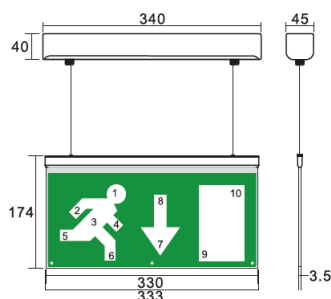

MÕÖDUD

EFEKTIIVSUS

Test Sequence	1	2	3	4	5	Maximum brightness / Minimum brightness
Luminance (cd/m²)	73	49	43	50	28	
Test Sequence	6	7	8	9	10	270/28 || 9.6 ^ 10
Luminance (cd/m²)	28	230	270	150	252	

TEHNILISED PARAMEETRID

Model No	Optical Parameters					Structural Parameters			
	Specification of Battery	Light Source	Emergency Time	Emergency Mode	Power	Material	Product Size (mm)	IP Rating	Certification
EX-DP938LED	3,2V 1.0mAh Li-FePO4	15 Pcs White LED	3 hour	Maintained	3W	Polycarbonate body+Double sided edge lit acrylic legend	340x45x214	IP 20	CE

Komplekti kuuluvad piktogrammide (3tk).

Lisainformatsiooni saamiseks palun pöörduda oma kliendihalduri poole.

IP 20

850 °C