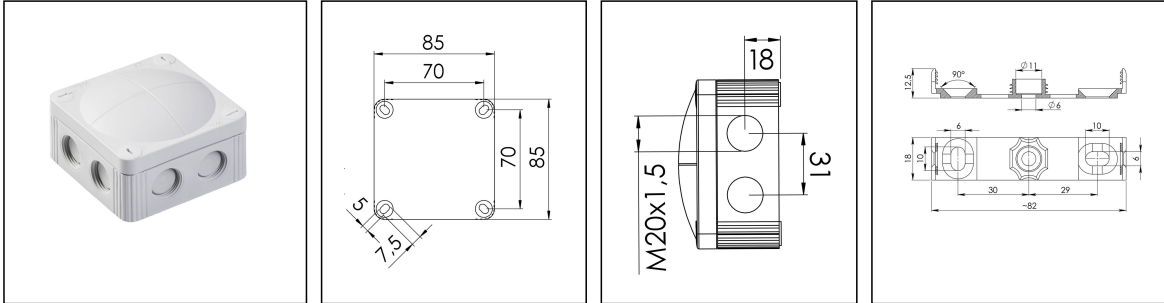

COMBI 308 LG

Junction box 85x85x51mm, polypropylene, RAL 7035

Products may differ in size, colour and appearance to those shown. If you require further information or customisation, please contact us directly.

Material	Polypropylene
Material sealing gasket	TPE
Temp. range min	-30 °C
Temp. range max	100 °C
Temperatures during install.	-5 °C - 60 °C
Protection class	IP66 / IP67
Glow wire test	750 °C
Voltage	400 V
Rated cross section	4 mm ²
Fixing	4 internal openings
Ø cable diameter min	3 mm
Ø cable diameter max	12 mm
External dimensions LxWxH	85 x 85 x 51mm
Type of cable gland	M 20 x 1,5
Using for cable gland	
Product Color	RAL 7035
WISKA-Order no.	10060400
Type	COMBI 308 LG
Packing unit	5
ETIM-Classification	EC002600
EAN number	4007685604000
Tariff number	39269097

Equipment:

- 8 M20 threaded membrane entries
- 4 captive cover screws
- including mounting clip

Fixing:

With mounting clip or 4 internal openings outside of the sealing area

Recommended accessories

DIN Rail Kit - COMBI 108/308/TS15	10060362
MP-S Mounting plate small	10105774
MP-L Mounting plate large COMBI / WHK	10105775
External mounting - COMBI LG	10108836
ZER 4-12 LG	10109800
SP-KT-W 221/CSM-3x221-413	22001114
SP-KT-W 221/CSM	22001115
SP-HKT 11/5 Terminal block	22001132