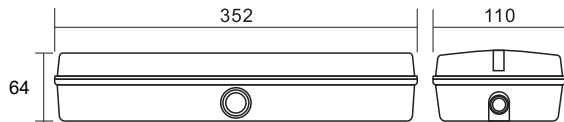

EMERGENCY FIXTURES

DP-638L (SELF TEST)

PRODUCT SIZE(LxWxH)

LUMINOUS EFFICIENCY

PRODUCT PARAMETERS

Model No	Optical Parameters						Structural Parameters			
	Specification of Battery	Light Source	Emergency Time	Emergency Mode	Power	Luminous Flux	Material	Product Size (mm)	IP Rating	Certification
DP-638L	3,2V 1.5mAh Li-FePO4	8 pcs 5730LED	3 hour	Maintained/ Non-Maintained	5W	275lm(M) 105lm(NM)	Polycarbonate body and diffuser	352x110x64	IP 65	CE