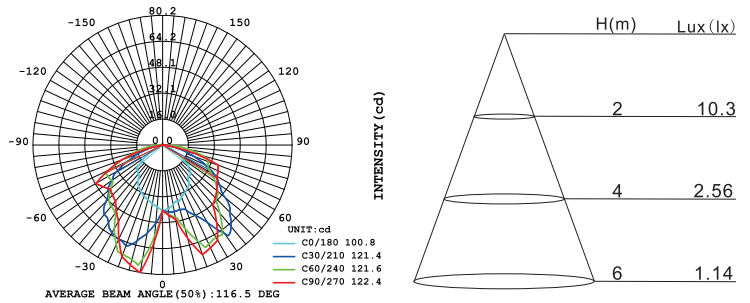

EMERGENCY FIXTURES

DP-638L (SELF TEST)

PRODUCT SIZE(LxWxH)

LUMINOUS EFFICIENCY

PRODUCT PARAMETERS

Model No	Optical Parameters						Structural Parameters			
	Specification of Battery	Light Source	Emergency Time	Emergency Mode	Power	Luminous Flux	Material	Product Size (mm)	IP Rating	Certification
DP-638L	3,2V 1.5mAh Li-FePO4	8 pcs 5730LED	3 hour	Maintained/ Non-Maintained	5W	275lm(M) 105lm(NM)	Polycarbonate body and diffuser	352x110x64	IP 65	CE

IP 65

850°C